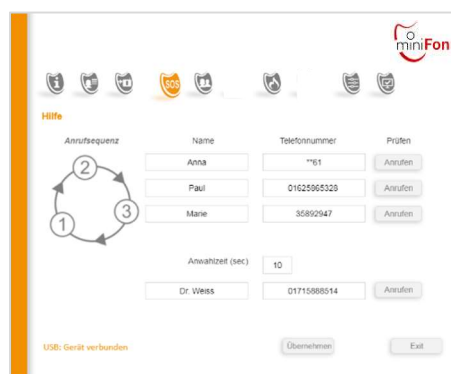

System Aids

System Time automatic via PC time
Version Software Release
registered Base Station RFPI Number
Upgrade new device Firmware
Subscription to Base Station PIN up to 8 numbers
De-Register from Base Station
RESET to ex works Setup
RESET all / completely

Personal Settings

Personal Data Name, Address, Access
Telephone Book 10 Numbers with Names
Silent Help Call Call Sequence , indefinite Repts
Smoke Alarm Detection Call Sequence + Repetition

Audio Settings

iVA Voice Assistant instantly operational
available languages (rev June 2019) 7
German * Turkish
English * French * Dutch * Spanish * Italian
more languages on request
loudness in 5 steps, ex works: medium
Ringing 5 polyphonic melodies, ex works: Old Style
loudness in 5 steps, ex works: medium
Telephony loudness in 5 steps, ex works: medium

SET-into-OPERATION

precondition WAN link and DECT Base Station
Plug & Play in 2 steps operational
1. subscribe to Base Station press Call Button
2. external Call to check OK Ringing, Hook Switch
automatic apply/use 1. call
for telephone book Tel No 10
for all Emergency Calls Silent Alarm, Smoke Alarm
individual configuration via PC APP
precondition PC with WIN7/WIN10
remote configuration on request
release 06.2019 not included

Configuration Sheet: SILENT Alarm

MODEL

Class of Product DECT Amulette Phone
Type DA1421
Title DECT miniFon
Ident Number DA1421.1000.<Color Code>
color rubber black, blue, green, orange
Color Code 01 02 03 04

SCOPE of DELIVERABLES

Amulette Telephone DECT miniFon
Charging battery Qi charging Disk
connection Qi Disk and PC USB cable
Power Supply Qi Disk USB Power Supply
PC APP and Data storage USB stick
Application necklace
Set-into-Operation Get-Started leaflet

not included
DECT Base Station no configuration necessary
Home-based DECT System
according DECT GAP Standard
e.g. Fritzbox, Speedport, Gigaset, Panasonic, Philips, ...

Document Number DA1421 EN 07-2019 DB
Responsible DOSCH&AMAND Products GmbH
Version V2.2
Subject to change
contact sales@da-products.com
Phone +49 89 3589 85-0
Fax +49 89 3589 8519